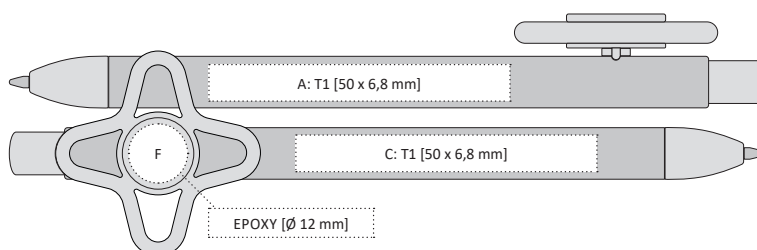

FLOW | 1107810 |

D

PLASTOVÁ PROPISKA S VĚTRNÍKEM
PLASTIC BALLPOINT PEN WITH WINDMILL

140 x 10 mm

T1 D, E, C, G

epoxy: F [Ø 12,5 mm] | minimum 100 ks/pcs

velkoobsahová/large