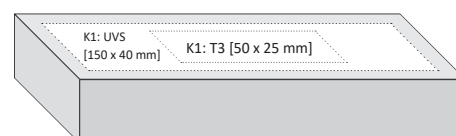

Turalset TuralsetT

save the nature

PROPISKA, MIKROTUŽKA, TOUCH
BP, MP, TOUCH STR/PG 11

Turalset
ballpoint pen
mechanical pencil

69

TuralsetT
ballpoint pen touch
mechanical pencil

69

TURAL SET | 1953541 |

TURAL SET: DÁRKOVÝ SET S PROPISKOU A MIKROTUŽKOU

TURAL SET: BAMBOO PEN SET WITH BALLPOINT PEN
AND MECHANICAL PENCIL IN A GIFT BOX

TURAL SET T: DÁRKOVÝ SET S TOUCH PROPISKOU
A MIKROTUŽKOU

TURAL SET T: BAMBOO PEN SET WITH BALLPOINT PEN/
TOUCH AND MECHANICAL PENCIL IN A GIFT BOX

📄 papír/paper | 📏 170 x 42 x 18 mm

📦 T3 📦 K1 | UVS 📦 K1

📦 50/100

TURAL SET T | 1953542 |

PROPISKA A MIKROTUŽKA V SADE

BALLPOINT PEN AND MECHANICAL PENCIL IN SET

📏 141 x 10 mm

📦 bambus, plast/bamboo, plastic

T1 📦 A, B, C, G

L+ 📦 A, B, C, F, G