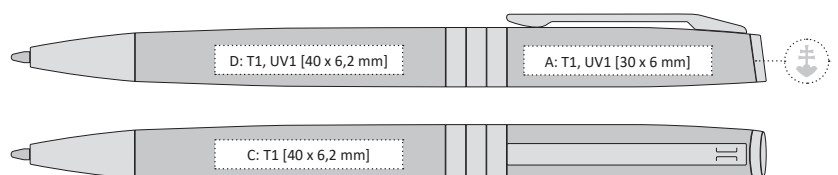

REPUBLICA SK | 1121475 |

BÍLÁ OTOČNÁ PROPISKA S TRIKOLÓROU A TISKEM ZNAKU
WHITE TWIST BALLPOINT PEN WITH TRICOLOR AND IMPRINTED SYMBOL

140 x 11 mm

T1 A, B, C, D, E, G

UV1 A, B, D, E

velkoobsahová/large