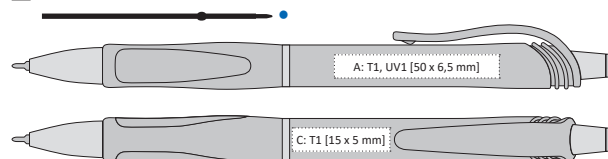

VENDI | 1180110 |

PLASTOVÁ PROPISKA S 60% PODÍLEM PŠENIČNÉ SLÁMY
PLASTIC BALLPOINT PEN OF WHICH 60% IS WHEAT STRAW

142 x 11 mm

T1 A, B, C, G | UV1 A, B

X-20 s mikrohrotem/needle 0,5mm