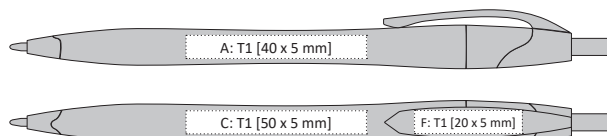

D

EASO DARK | 1115365 |

TENKÁ PLASTOVÁ PROPISKA  
PLASTIC SLIM BALLPOINT PEN

- 140 x 9 mm
- T1 A, B, C, G | UV1 A, B
- X-20

CELOBAREVNÁ PLASTOVÁ PROPISKA  
FULL COLOUR PLASTIC BALLPOINT PEN

- 147 x 10 mm
- T1 A, B, C, F, G
- X-20