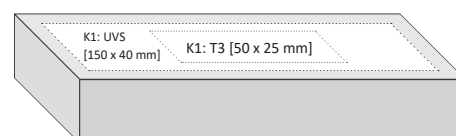

PROPISKA A MIKROTUŽKA V SADĚ  
 BALLPOINT PEN AND MECHANICAL PENCIL IN SET

📏 140 x 11 mm  
 📏 bambus, kov, plast/bamboo, metal, plastic  
 🏷️ T1 📏 A, B, C, G  
 🏷️ L+ 📏 A, B, C, F, G