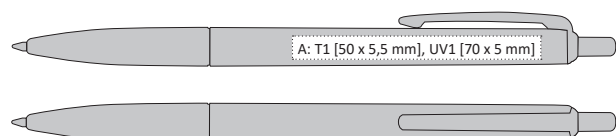

D

EASO DARK | 1115365 |

TENKÁ PLASTOVÁ PROPISKA  
PLASTIC SLIM BALLPOINT PEN

- 140 x 9 mm
- T1 A, B, C, G | UV1 A, B
- X-20

CELOBAREVNÁ PLASTOVÁ PROPISKA  
FULL COLOUR PLASTIC BALLPOINT PEN

- 147 x 10 mm
- T1 A, B, C, F, G
- X-20