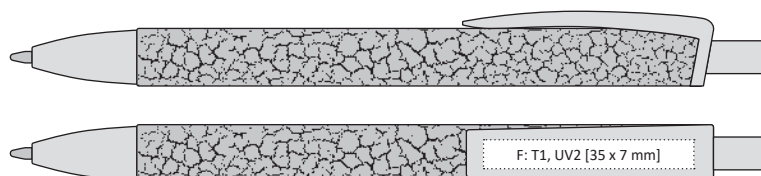

Sinay

EACH ONE
IS
UNIQUE

CO KUS
TO
ORIGINÁL

[DE]
sign

SINAY | 1175000 |

PLASTOVÁ PROPISKA S EFEKTEM ROZPRASKANÉHO POVRCHU
PLASTIC BALLPOINT PEN WITH CRACKED SURFACE EFFECT

140 x 11 mm

T1 F

UV2 F

velkoobsahová/large