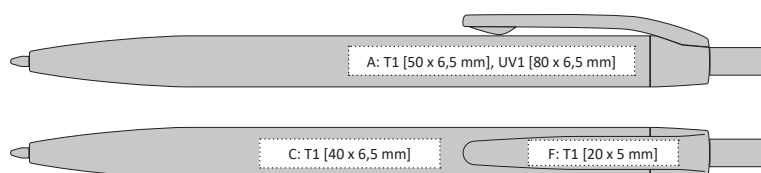

Lore

rainbow scale duhová škála

LORE | 1155395 |

CELOBAREVNÁ PLASTOVÁ PROPISKA
FULL COLOUR PLASTIC BALLPOINT PEN

138 x 10 mm

T1 A, B, C, F, G

UV1 A, B

X-20