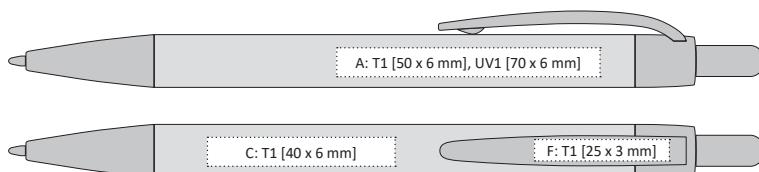

## VIRON METALIC | 1117956 |

PROPISKA Z RECYKLOVANÉHO PAPIŘU S BAREVNÝMI DOPLŇKY  
BALLPOINT PEN MADE FROM RECYCLED PAPER WITH COLOURED ACCESSORIES

140 x 10 mm

T1 A, B, C, F, G

UV1 A, B

X-20 [103 mm]