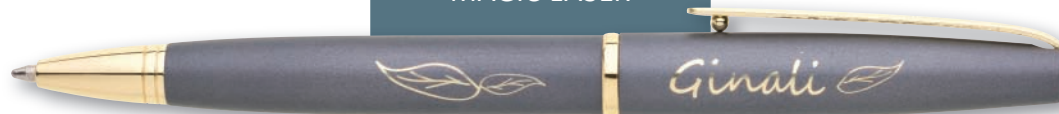

MAGIC LASER

L⁺

Laserové značení využívající kombinace specifických vlastností nanášených povrchových materiálů, které po odlaserování svrchní vrstvy odkryjí unikátní efekt podkladové vrstvy. V katalogu je výsledný efekt magic laseru uveden v textu.

Laser marking using combinations of specific features of the surface materials that reveal the unique effect of the underlying layer. In the catalogue is the magic laser/mirror effect laser noted in text.