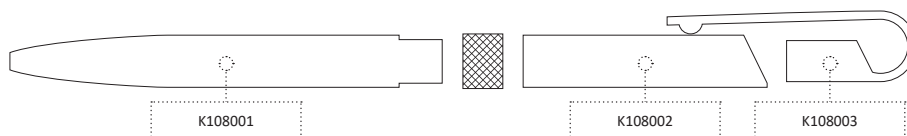

FIROL FREESTYLE | 1110800-FREE |

PROPISKA V KOMBINACI BAREV FIROL
MINIMÁLNÍ ODBĚR 100 KS
BALLPOINT PEN WITH COLOR COMBINATION
MINIMUM ORDER QUANTITY 100 PCS

Firol Freestyle